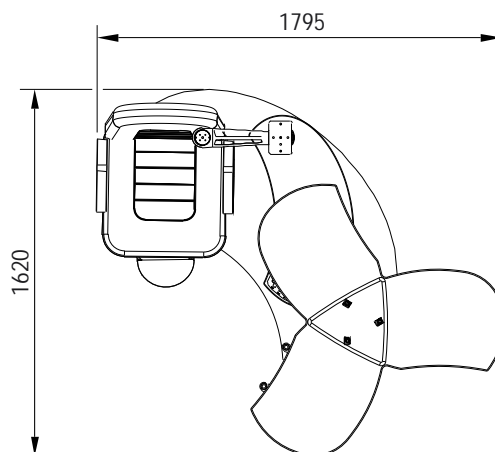

Refraction unit Elegance

Refraction unit

Med
instrus

Refraction unit ELEGANCE

Refraction Unit ELEGANCE

- Lifting table top for three instruments.
- Lifting chair.
- Powerful lock mechanism of the table enables to fix table top in any position.
- Column with overhead adjustable halogen lamp and plate for chart projector.
- Integrated transformers for instruments power supply.
- Chin rest support plate.
- Phoropter arm*.
- Foot rest* (either fixed or tip-up).
- Arm rests (either fixed or tip-up*).
- Chair sliding (13cm) forward – backwards ass'y*.
- Foot switch control for up/down movement of the chair*.
- Left-handed version*.
- ~110V power supply*.

* optional

Technical information

Voltage	~230V 50 / 60Hz
Total weight	210 kg
Max height	181 cm
Table height from the ground	From 82cm to 95cm (13cm lift)
Chair height from the ground	From 52cm to 67cm (15cm lift)
Chair rotation	360°
Overhead halogen lamp	12V 35W
Instruments power supply	1st instrument ~230V 2nd instrument ~230V, ~12V, ~6V 3rd instrument ~230V, ~12V adj., ~6V adj.